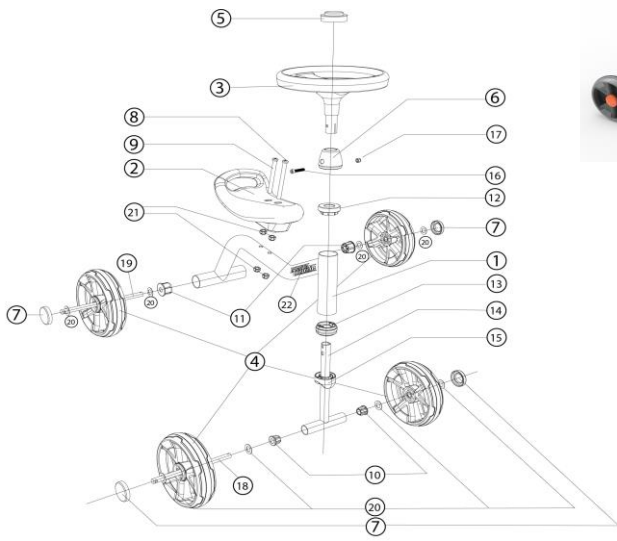

64300

U3 LITTLE DRIVER

Partlist

frame

1

1x

seat

2

1x

steering wheel

3

1x

small wheel

4

4x

horn

5

1x

steering cap

6

1x

bearing-cap / small

7

4x