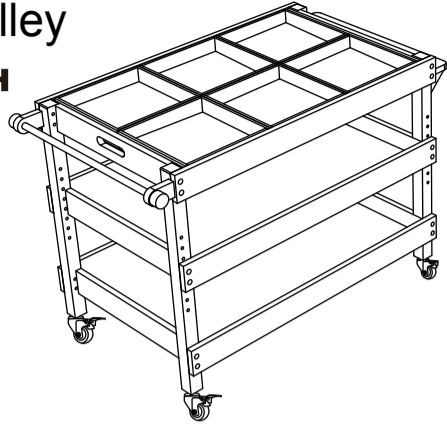

Materialwagen / Craft Trolley

beleduc Lernspielwaren GmbH

Heinrich-Heine-Weg 2
09526 Olbernhau / Germany
www.beleduc.de

⚠ WARNING:

Choking hazard -Small parts. Not for children under 3 yrs.
Adult assembly required.
Please retighten the screws after 14 days!