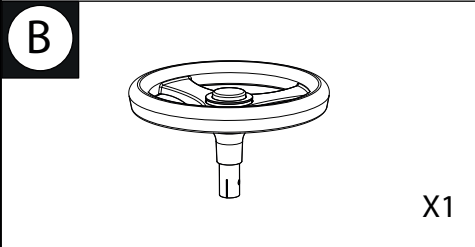

TopRike
64300 **DRIVER**

CE

beleduc

beleduc Lernspielwaren GmbH
Heinrich-Heine-Weg 2
09526 Olbernhau / Germany
www.beleduc.de

Contents Important: Please retighten the screws after 14 days and then at regular intervals
NOTE: Please read instructions before starting to assemble

1

24 M +

WARNING:
CHOKING HAZARD- Small parts.
Not for children under 3 years

ADULT ASSEMBLY REQUIRED.