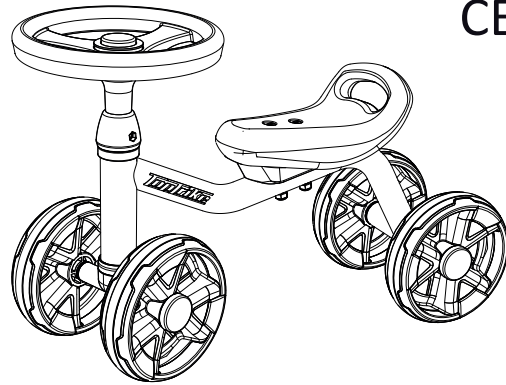

TopRike
64300 **DRIVER**

CE

beleduc

beleduc Lernspielwaren GmbH
Heinrich-Heine-Weg 2
09526 Olbernhau / Germany
www.beleduc.de

Contents Important: Please retighten the screws after 14 days and then at regular intervals
NOTE: Please read instructions before starting to assemble

1

24 M +

WARNING:
CHOKING HAZARD- Small parts.
Not for children under 3 years

ADULT ASSEMBLY REQUIRED.