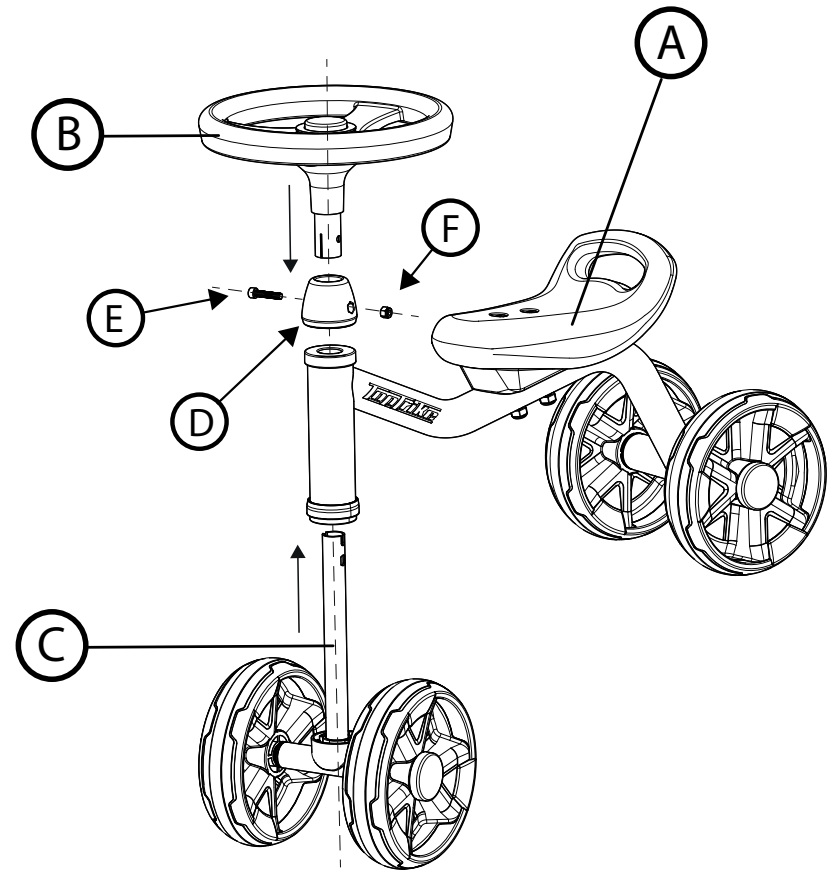

TopRike
64300 **DRIVER**

CE

beleduc

beleduc Lernspielwaren GmbH
Heinrich-Heine-Weg 2
09526 Olbernhau / Germany
www.beleduc.de

Contents Important: Please retighten the screws after 14 days and then at regular intervals
NOTE: Please read instructions before starting to assemble

1

24 M +

WARNING:
CHOKING HAZARD- Small parts.
Not for children under 3 years

ADULT ASSEMBLY REQUIRED.