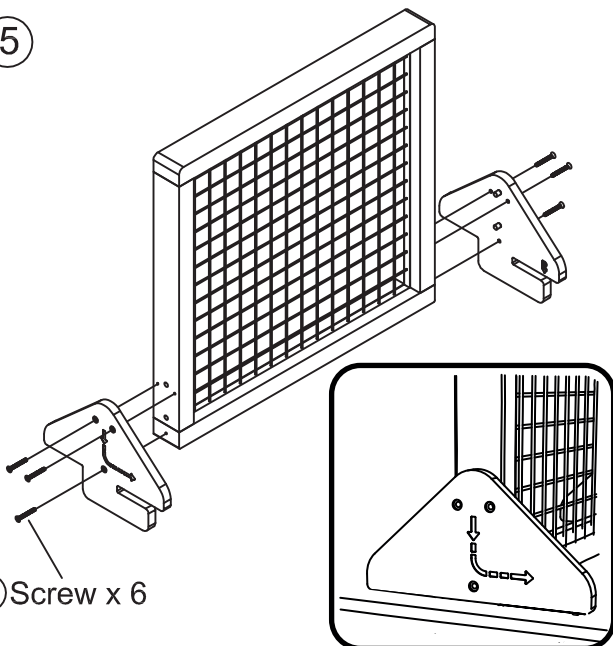

(E) Game panel x1

Cross Screwdriver

Not Included x 1

NOT INCLUDED

①

1

Align and Insert

2

Make the game panel down and locked

3

Align and Insert

4

Make the game panel down and locked

5

D Screw x 6

6

7

Align and Insert

8

9

ACTIVITY TABLE

Innovatives Baukastensystem für das kreative Freispiel!
Innovative modular system for creative freeplay!

62100
Activity Tisch "Starter-Set", 5-teilig

EINZELN ERHÄLTlich:
AVAILABLE SEPARATELY: