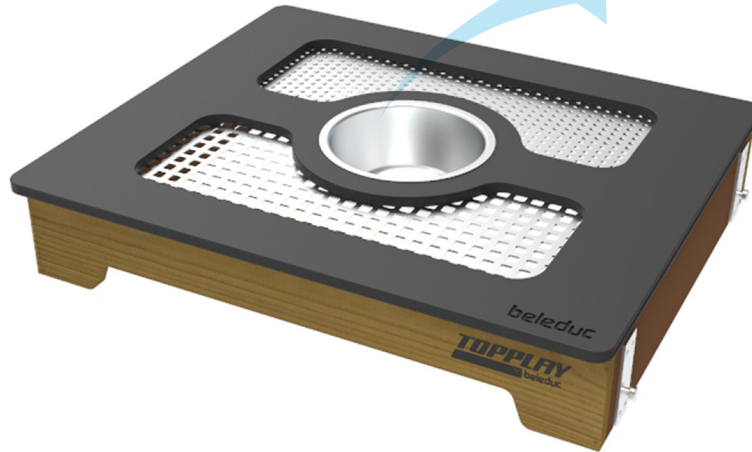

beleduc

3+

62105

ACTIVITY TABLE
SPIELBOARD "SIEBE & SCHÜSSEL"
GAMEBOARD "SIEVE"

beleduc Lernspielwaren GmbH
Heinrich-Heine-Weg 2
09526 Olbernhau / Germany
www.beleduc.de
info@beleduc.de

SCAN ME!

CE UK
CA

Contents

NOTE: Please read instructions before assembly.

Game Panel x 1PCS

NOT INCLUDED

1

Align and Insert

2

Make the game panel down and locked

3

Align and Insert

4

Example of assembly:

Make the game panel down and locked