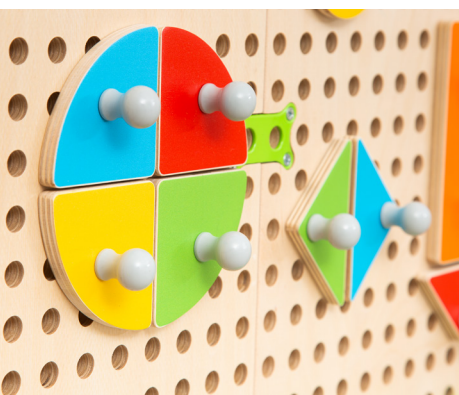

Interessiert an Fröbel Pädagogik?

Mehr dazu finden Sie hier: www.beleduc.de

Interested in Fröbel Pedagogy?

Find out more here: www.beleduc.de

beleduc