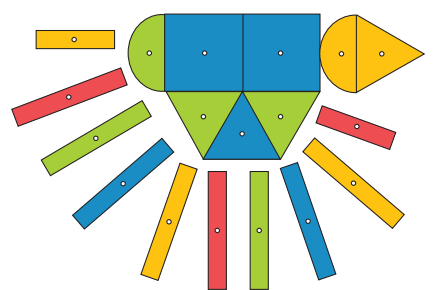

WARNING:
CHOKING HAZARD—Small parts.
 Not for children under 3 yrs.
 This toy contains functional sharp points.
 Not for children under 4 yrs.

beleduc

咬口: CM K 210x297mm

MARTELLO