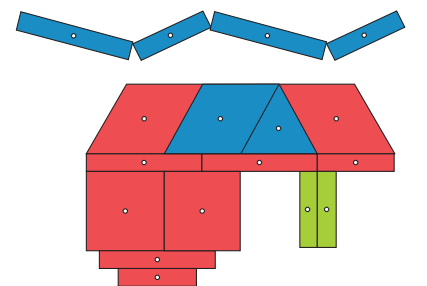

WARNING:
CHOKING HAZARD—Small parts.
 Not for children under 3 yrs.
 This toy contains functional sharp points.
 Not for children under 4 yrs.

beleduc

咬口: CM K 210x297mm

MARTELLO