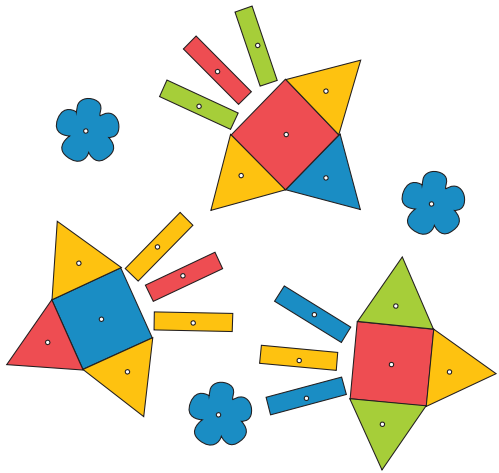

MARTELLO

© beleduc 2019
beleduc Lernspielwaren GmbH
Heinrich-Heine-Weg 2
09526 Olbernhau, Germany
www.beleduc.de

DE: Bitte Anschrift für Rückfragen aufbewahren.
EN: Please retain for information.
FR: Informations à conserver.
ES: Guardar esta información para futuras referencias.
NL: Informatie te bewaren.
IT: Conservare per future referenze.
CN: 请保留包装材料上的产品信息。

DE: **Achtung!** Erstickungsgefahr wegen verschluckbarer Kleinteile.
EN: **Warning!** Small parts. Choking hazard.
FR: **Attention!** Risque d'ingestion de petits éléments.
ES: **Advertencia!** Peligro de atragantarse. Contiene pequeñas piezas.
NL: **Waarschuwing!** Verstikkingsgevaar. Bevat kleine onderdelen.
IT: **Attenzione!** Rischio di ingestione. Piccole parti.
CN: **注意!** 产品包含小配件小孩可能吞咽。

WARNING:
CHOKING HAZARD—Small parts.
Not for children under 3 yrs.
This toy contains functional sharp points.
Not for children under 4 yrs.

beleduc

咬口: CM K 210x297mm

MARTELLO