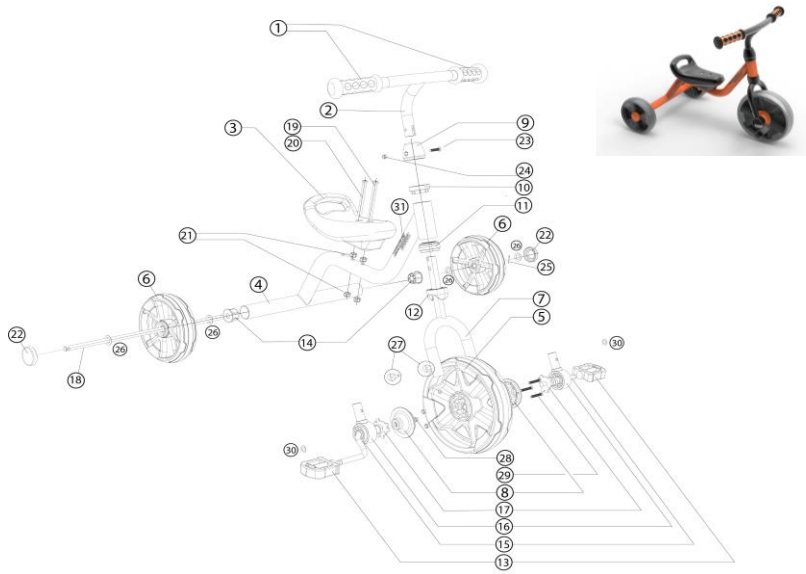

64310

U3 LITTLE CRUISER

Partlist

grips

1		2x
---	---	----

handlebar

2		1x
---	---	----

seat

3		1x
---	---	----

frame

4		1x
---	---	----

big wheel

5		1x
---	---	----

small wheel

6		2x
---	---	----

front-fork