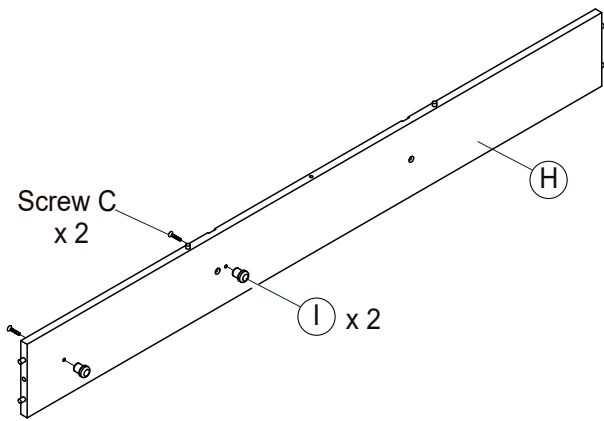

7

Screw C

8

Screw A Screw B

9

Screw A Screw B

10

Screw B Screw D

11

Screw B

12

Screw B