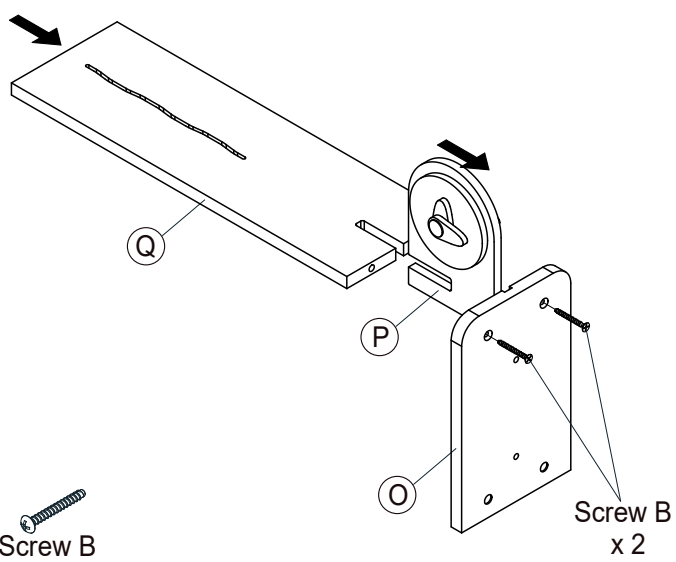

7

Screw C

8

Screw A Screw B

9

Screw A Screw B

10

Screw B Screw D

11

Screw B

12

Screw B