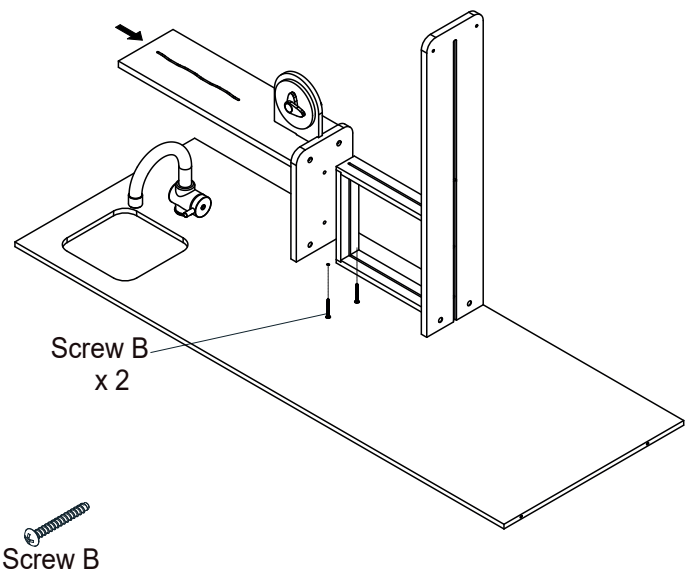

7

Screw C

8

Screw A Screw B

9

Screw A Screw B

10

Screw B Screw D

11

Screw B

12

Screw B