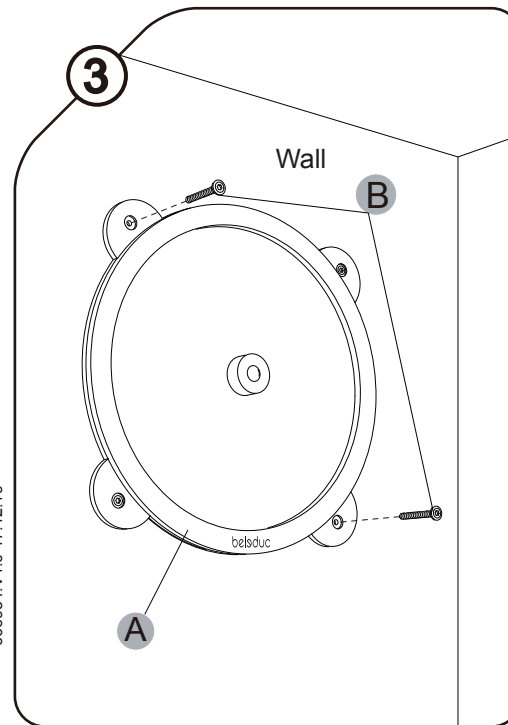

belsduc

3 Years +

Illusion wheel "Water"

⚠ WARNING:
This toy requires adult assembly.
Unassembled, it contains potentially hazardous points and small parts.
Please keep it out of baby's reach.

Contents

NOTE: Please read instructions before assembly.

CE B23800

x1

x4

x1

PAGE 1

PAGE 2

666934_V1.0_17.12.19