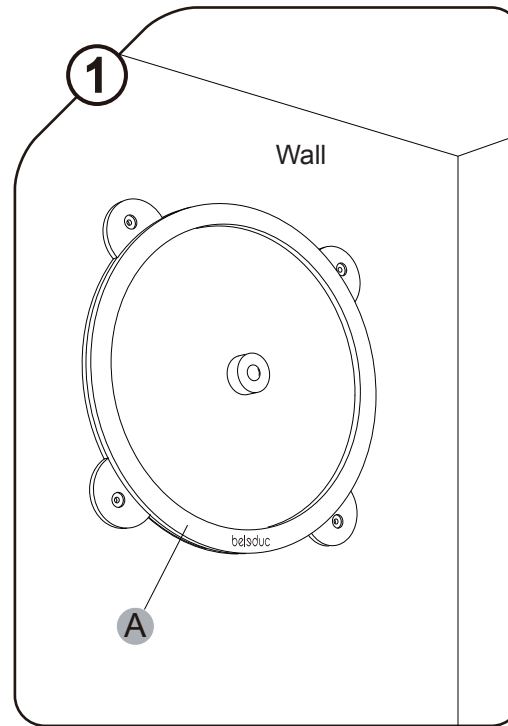

PAGE 2

666934_V1.0_17.12.19