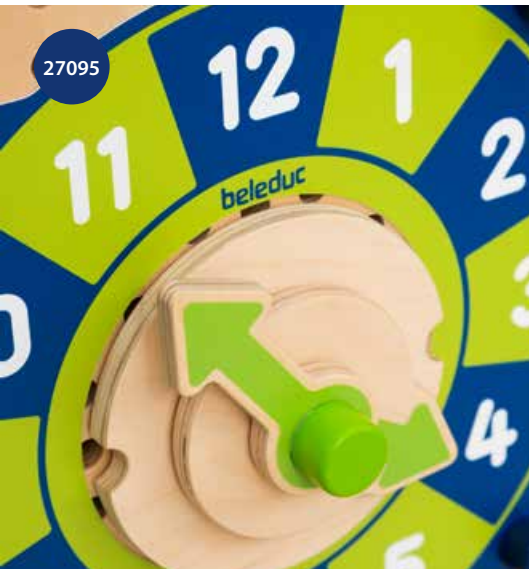

Set-up: The hourglass is attached to the plate.

Game Idea: The children turn the hourglass and watch how the liquid moves. Here the children get a first feeling for time. In the time, the children can also perform tasks that they set for each other, for example hopping on one leg or much more.

还有很多玩法待你去发现! 更多好玩的游戏元素、更多的变化等你去探索!

There is still so much to discover! More great play elements available. More variety and even more action!

it
PLUG
by beleduc

27093

27091

27091

27094

27095