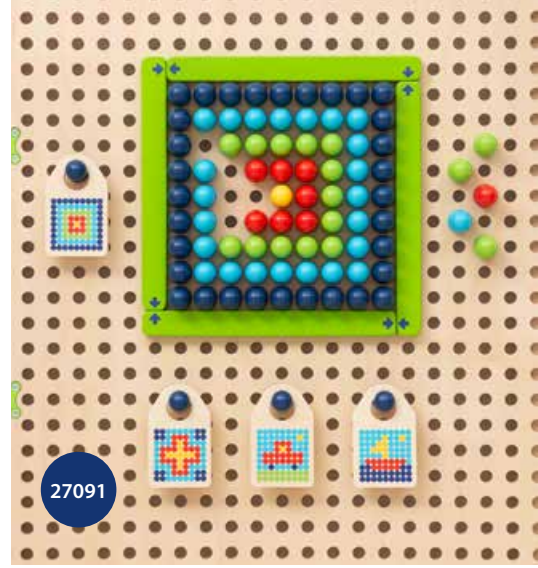

Set-up: The hourglass is attached to the plate.

Game Idea: The children turn the hourglass and watch how the liquid moves. Here the children get a first feeling for time. In the time, the children can also perform tasks that they set for each other, for example hopping on one leg or much more.

ACTIVITY HOUR!

Together with the children invent tasks around the topic of „time“.

活动时间！

和孩子们一起，围绕着“时间”这个主题自己想一些小任务来做吧。

更多游戏元素...

MORE GAME ELEMENTS...

快来扫我吧！
SCAN ME!

beleduc

还有很多玩法待你去发现! 更多好玩的游戏元素、更多的变化等你去探索!

There is still so much to discover! More great play elements available. More variety and even more action!

it
PLUG
by beleduc

27093

27091

27091

27094

27095