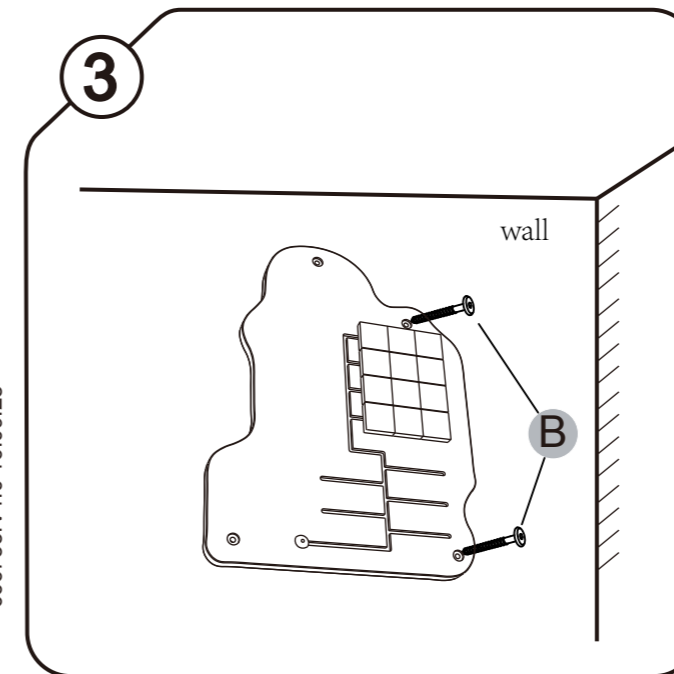

666755.V1.0 16.09.28

PAGE 2