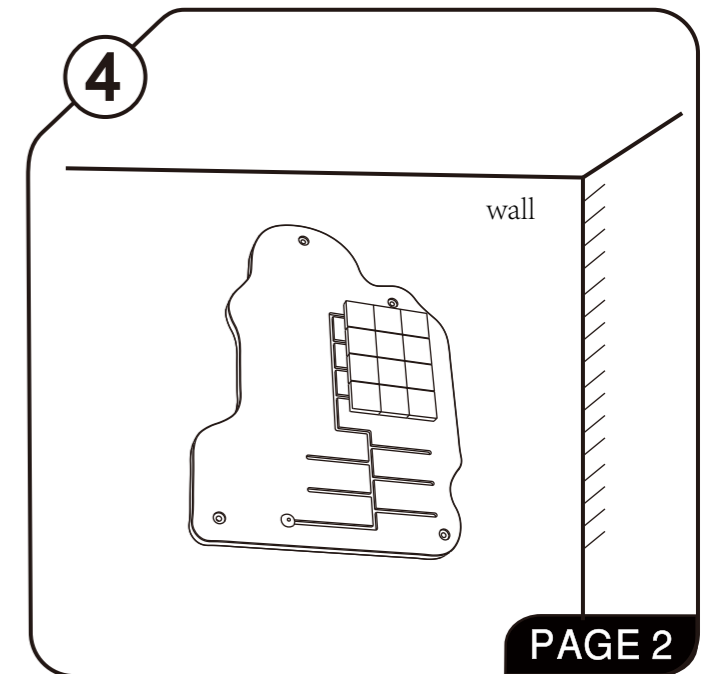

666755.V1.0 16.09.28

PAGE 2