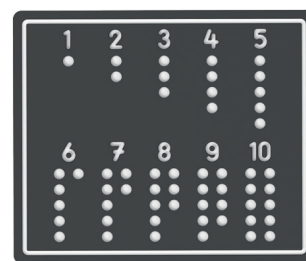

8

Make the game panel down and locked

9

Align and Insert

10

Make the game panel down and locked

11

Align and Insert

12

Make the game panel down and locked

13

Align and Insert

14

Make the game panel down and locked

15

(M) Screw x 6

16

17

18

19

ACTIVITY TABLE

Innovatives Baukastensystem für das kreative Freispiel!
Innovative modular system for creative freeplay!

62100
Activity Tisch "Starter-Set", 5-teilig

EINZELN ERHÄLTICH:
AVAILABLE SEPARATELY:

62101

62102

62103

62104

62105

62106

62107