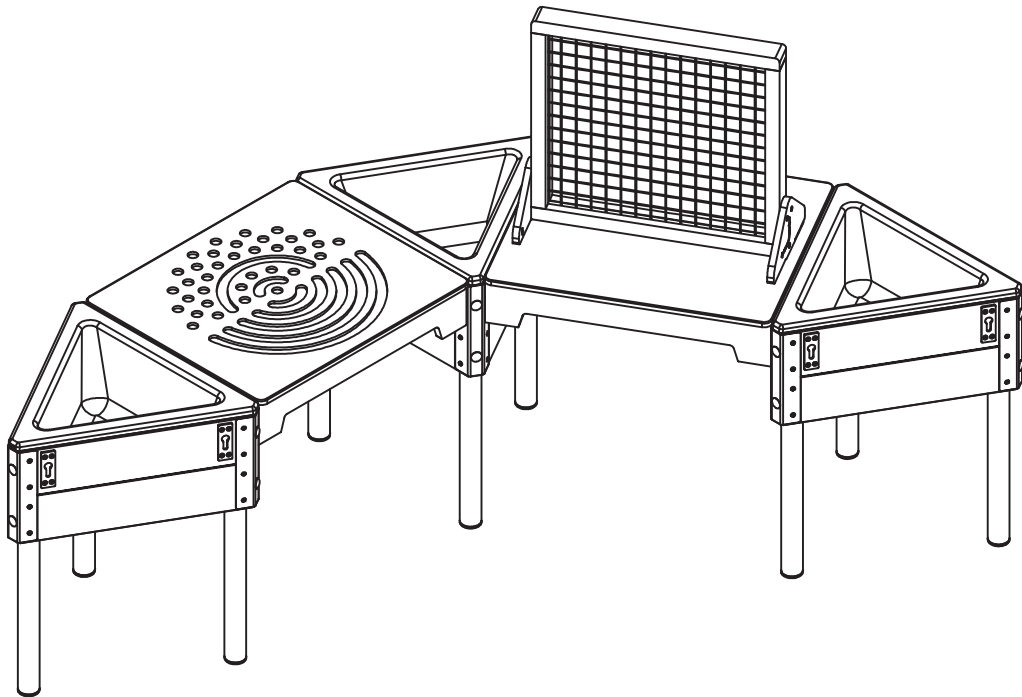

12

Make the game panel down and locked

13

Align and Insert

14

Make the game panel down and locked

15

(M) Screw x 6

16

17

18

19

ACTIVITY TABLE

Innovatives Baukastensystem für das kreative Freispiel!
Innovative modular system for creative freeplay!

62100
Activity Tisch "Starter-Set", 5-teilig

EINZELN ERHÄLTICH:
AVAILABLE SEPARATELY: