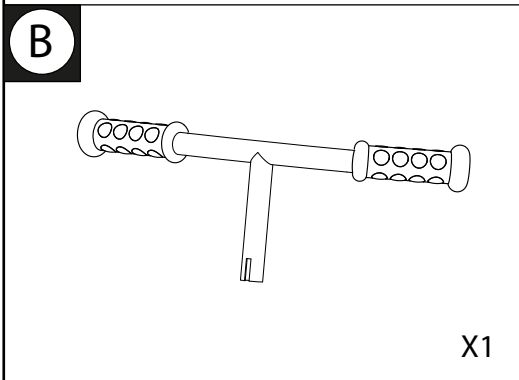

**TopTrike**  
64320 **BALANCER**

**beleduc**

beleduc Lernspielwaren GmbH  
Heinrich-Heine-Weg 2  
09526 Olbernhau / Germany  
www.beleduc.de

CE

**Contents** Important: Please retighten the screws after 14 days and then at regular intervals  
NOTE: Please read instructions before starting to assemble