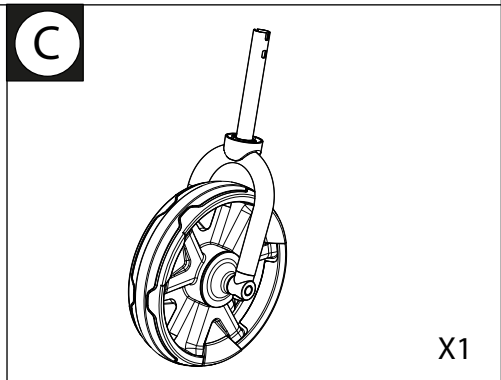

**TopTrike**  
64320 **BALANCER**

**beleduc**

beleduc Lernspielwaren GmbH  
Heinrich-Heine-Weg 2  
09526 Olbernhau / Germany  
www.beleduc.de

CE

**Contents** Important: Please retighten the screws after 14 days and then at regular intervals  
NOTE: Please read instructions before starting to assemble