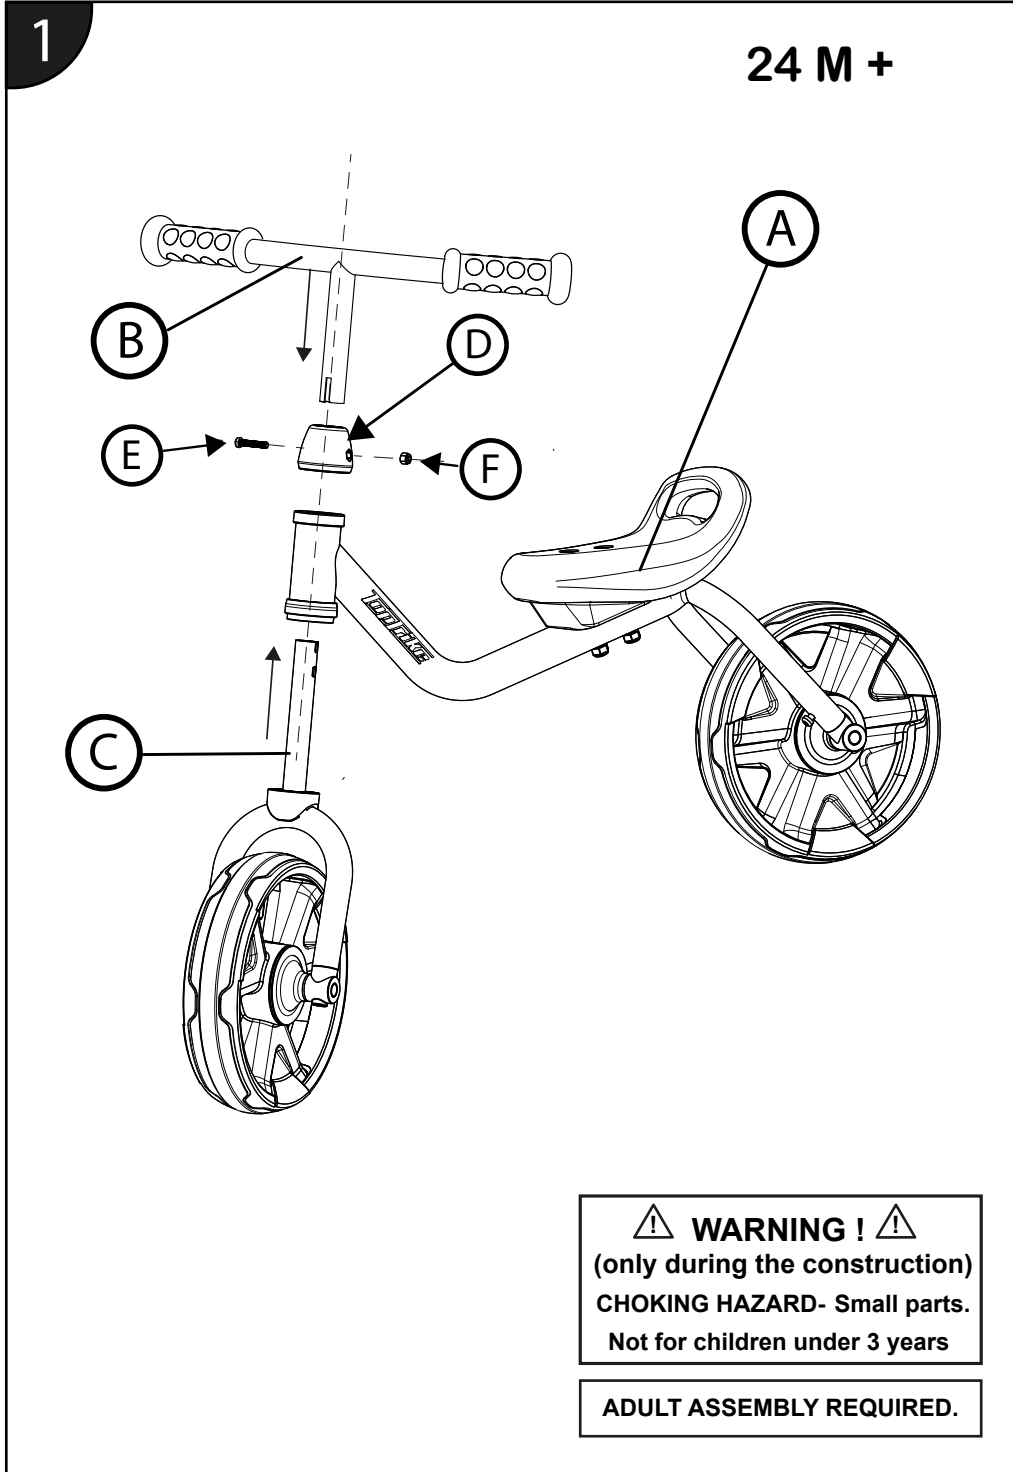

**TopTrike**  
64320 **BALANCER**

**beleduc**

beleduc Lernspielwaren GmbH  
Heinrich-Heine-Weg 2  
09526 Olbernhau / Germany  
www.beleduc.de

CE

**Contents** Important: Please retighten the screws after 14 days and then at regular intervals  
NOTE: Please read instructions before starting to assemble

**⚠ WARNING ! ⚠**  
(only during the construction)  
**CHOKING HAZARD- Small parts.**  
Not for children under 3 years

**ADULT ASSEMBLY REQUIRED.**