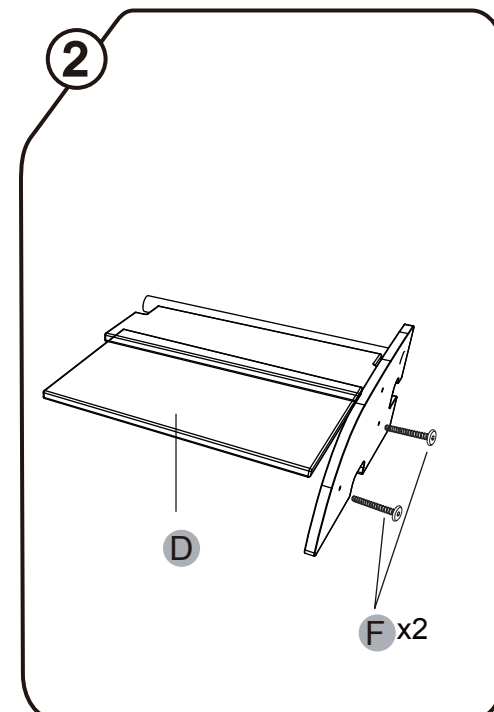

Wild Climber "Rhino - Stair"

⚠ WARNING:
 This toy requires adult assembly.
 Unassembled, it contains potentially hazardous points and small parts.
 Please keep it out of baby's reach.

Contents

NOTE: Please read instructions before assembly.
 Further instruction available at www.beleduc.de/instructions

CE B18026

<p>A</p> <p>x1</p>	<p>B</p> <p>x1</p>	<p>C</p> <p>x1</p>	<p>D</p> <p>x1</p>
<p>E</p> <p>x1</p>	<p>F M6X37mm</p> <p>x8</p>	<p>G</p> <p>x1</p>	

666900.V1.0.17.11.14