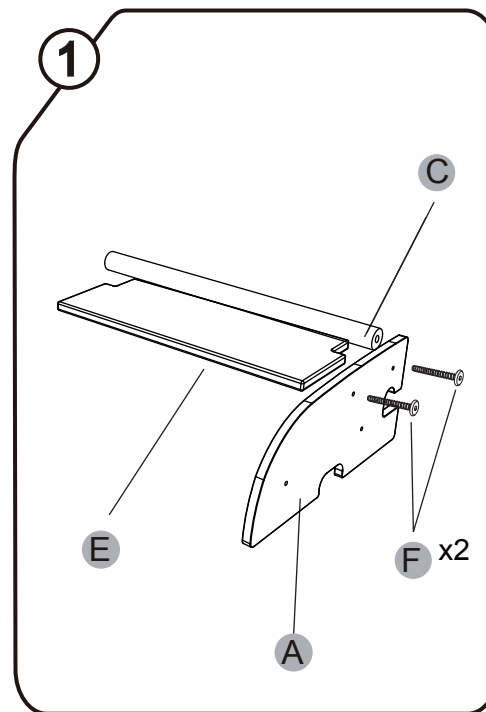

Wild Climber "Rhino - Stair"

⚠ WARNING:
 This toy requires adult assembly.
 Unassembled, it contains potentially hazardous points and small parts.
 Please keep it out of baby's reach.

Contents

NOTE: Please read instructions before assembly.
 Further instruction available at www.beleduc.de/instructions

CE B18026

<p>A</p> <p>x1</p>	<p>B</p> <p>x1</p>	<p>C</p> <p>x1</p>	<p>D</p> <p>x1</p>
<p>E</p> <p>x1</p>	<p>F M6X37mm</p> <p>x8</p>	<p>G</p> <p>x1</p>	

666900.V1.0.17.11.14