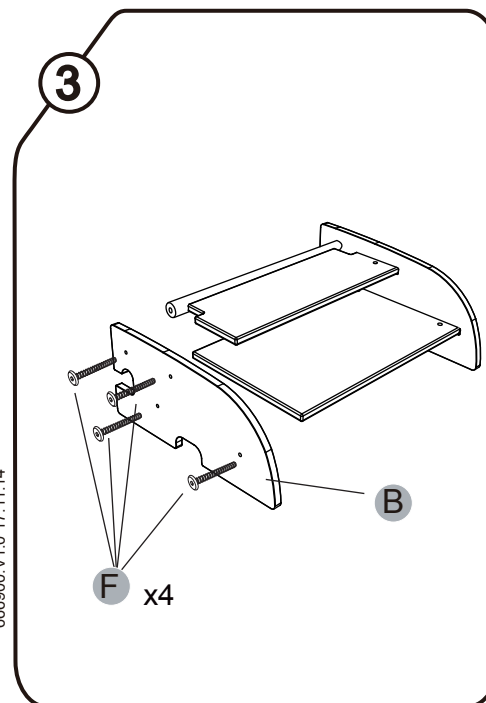

Wild Climber "Rhino - Stair"

⚠ WARNING:
 This toy requires adult assembly.
 Unassembled, it contains potentially hazardous points and small parts.
 Please keep it out of baby's reach.

Contents

NOTE: Please read instructions before assembly.
 Further instruction available at www.beleduc.de/instructions

CE B18026

<p>A</p> <p>x1</p>	<p>B</p> <p>x1</p>	<p>C</p> <p>x1</p>	<p>D</p> <p>x1</p>
<p>E</p> <p>x1</p>	<p>F M6X37mm</p> <p>x8</p>	<p>G</p> <p>x1</p>	

666900.V1.0.17.11.14