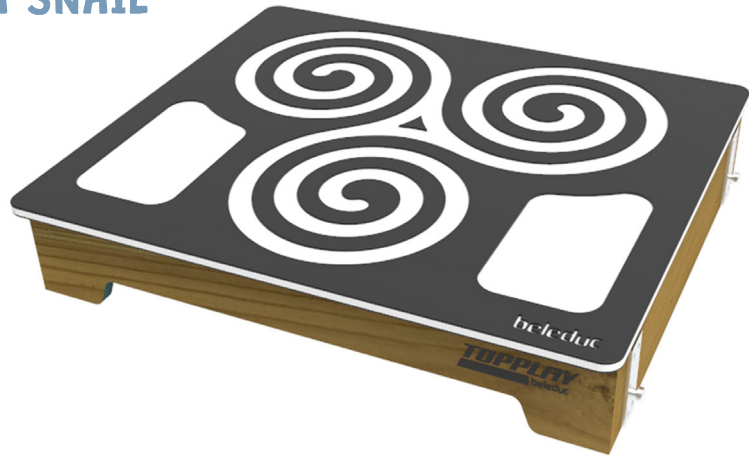

beleduc

3+

62103

ACTIVITY TABLE
SPIELBOARD "MANDALA-SCHNECKE"
GAMEBOARD "MANDALA-SNAIL"

beleduc Lernspielwaren GmbH
Heinrich-Heine-Weg 2
09526 Olbernhau / Germany
www.beleduc.de
info@beleduc.de

CE UK
CA

Contents

NOTE: Please read instructions before assembly.

Game Panel x 1PCS

NOT INCLUDED

1

Align and Insert

2

Make the game panel down and locked

3

Align and Insert

4

Example of assembly:

Make the game panel down and locked

2