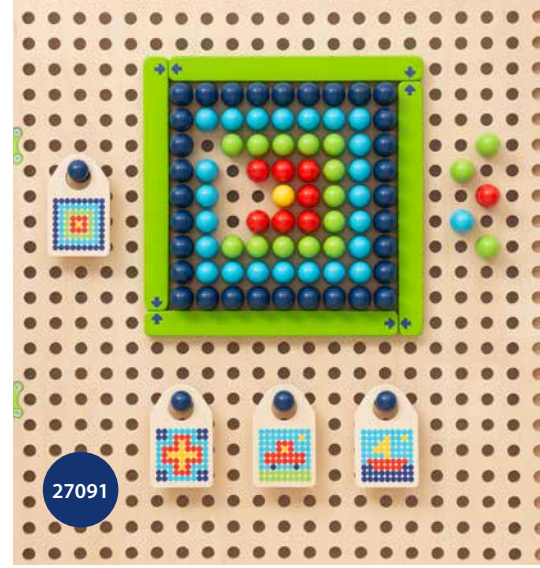

This set contains six mirrors in different shapes. With the imaginative motifs, the children can immerse themselves in the world of the characters and there are no limits to the free role play.

**Set Up:** The mirrors are stuck on the plate.

**Game Idea:** The children place the mirrors exactly where they want them and always in a new place. For example, does the princess live in the house or do the prince and princess meet at the back of the house? The children place the mirrors at the right height and stand in front of the mirrors and see themselves in the different characters or symbols. From the princess to the lion.

**Educational Area:** Creativity, Roleplay.

STORY TIME!

Together with the children, invent stories around the figures.

更多游戏元素...

MORE GAME ELEMENTS...

快来扫我吧!  
SCAN ME!

还有很多玩法待你去发现!  
更多好玩的游戏元素、  
更多的变化等你去探索!

There is still so much  
to discover! More great  
play elements available.  
More variety and  
even more action!

it  
**PLUG**  
by beleduc

27093

27091

27091

27094

27095

27095